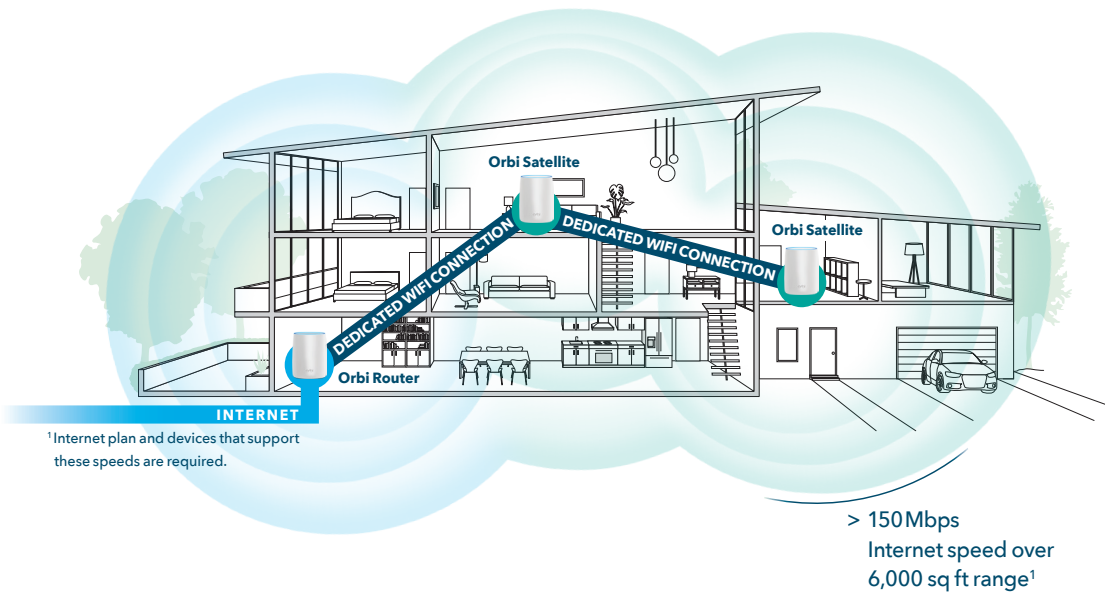

Manage Your Kids' Screen Time.

NETGEAR Smart Parental Controls™ let you easily manage your kids' time online across their connected devices.

One WiFi Network.

Enjoy the convenience of a single WiFi name for your whole home.

Simple & Secure.

Use the Orbi app and NETGEAR Armor™ to create your secure whole home WiFi in minutes.

Better 4K Streaming.

The dedicated WiFi backhaul creates better 4K HD streaming & gaming, even as you connect more devices.

House Diagram

6,000 Square Feet of Orbi WiFi Coverage

Get Started with the Orbi app

Use the Orbi app to setup and manage your Orbi WiFi. Available on Google Play and Apple App Store.

Advanced Cyber Security for Your Devices