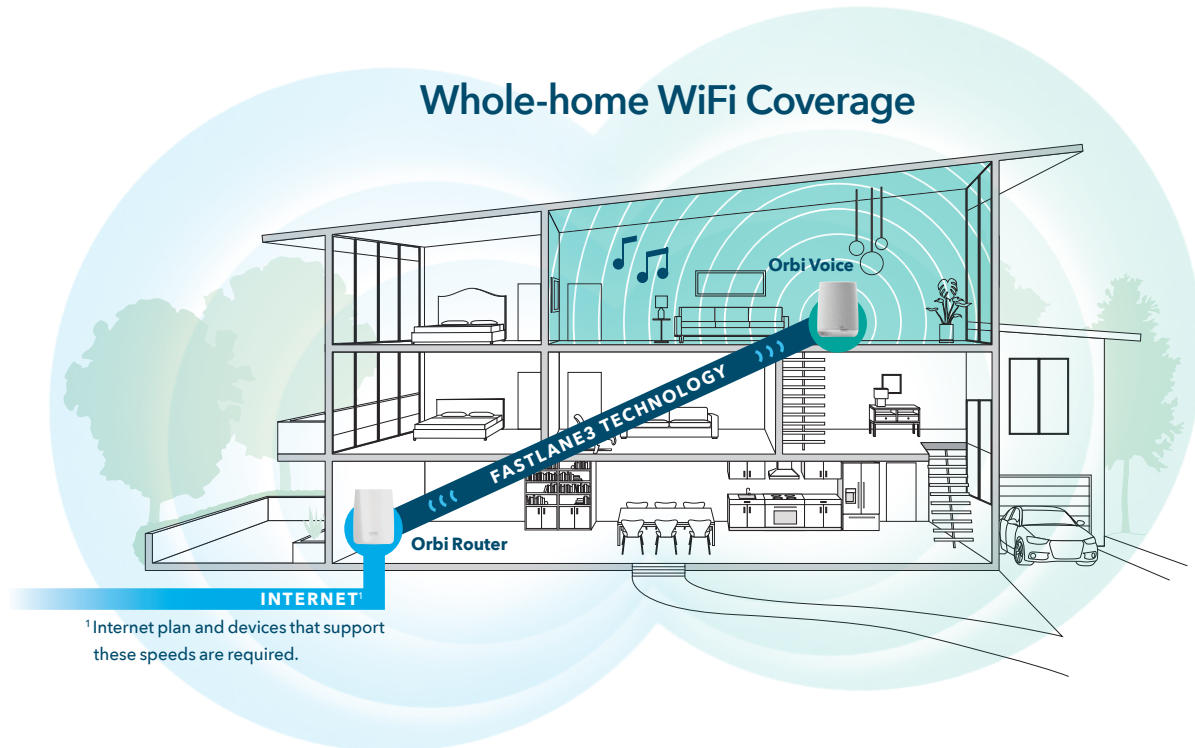

### Simple & Secure.

Use the Orbi app or a web browser to create secure whole home WiFi in minutes. With no accounts to setup.

### Manage Your Kids' Screen Time.

Circle® with Disney Smart Parental Controls lets you easily manage content & time online on any device.

## House Diagram