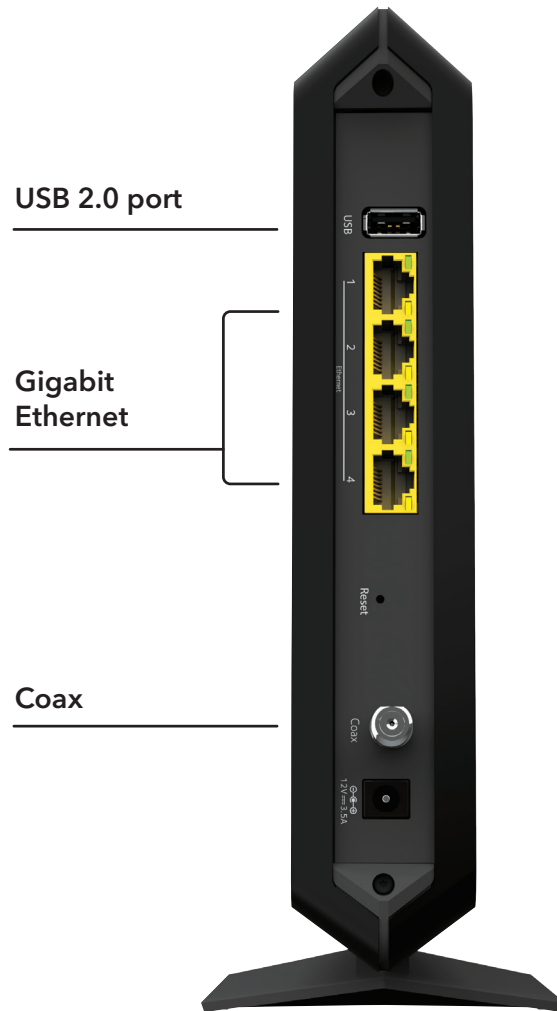

Connection Diagram